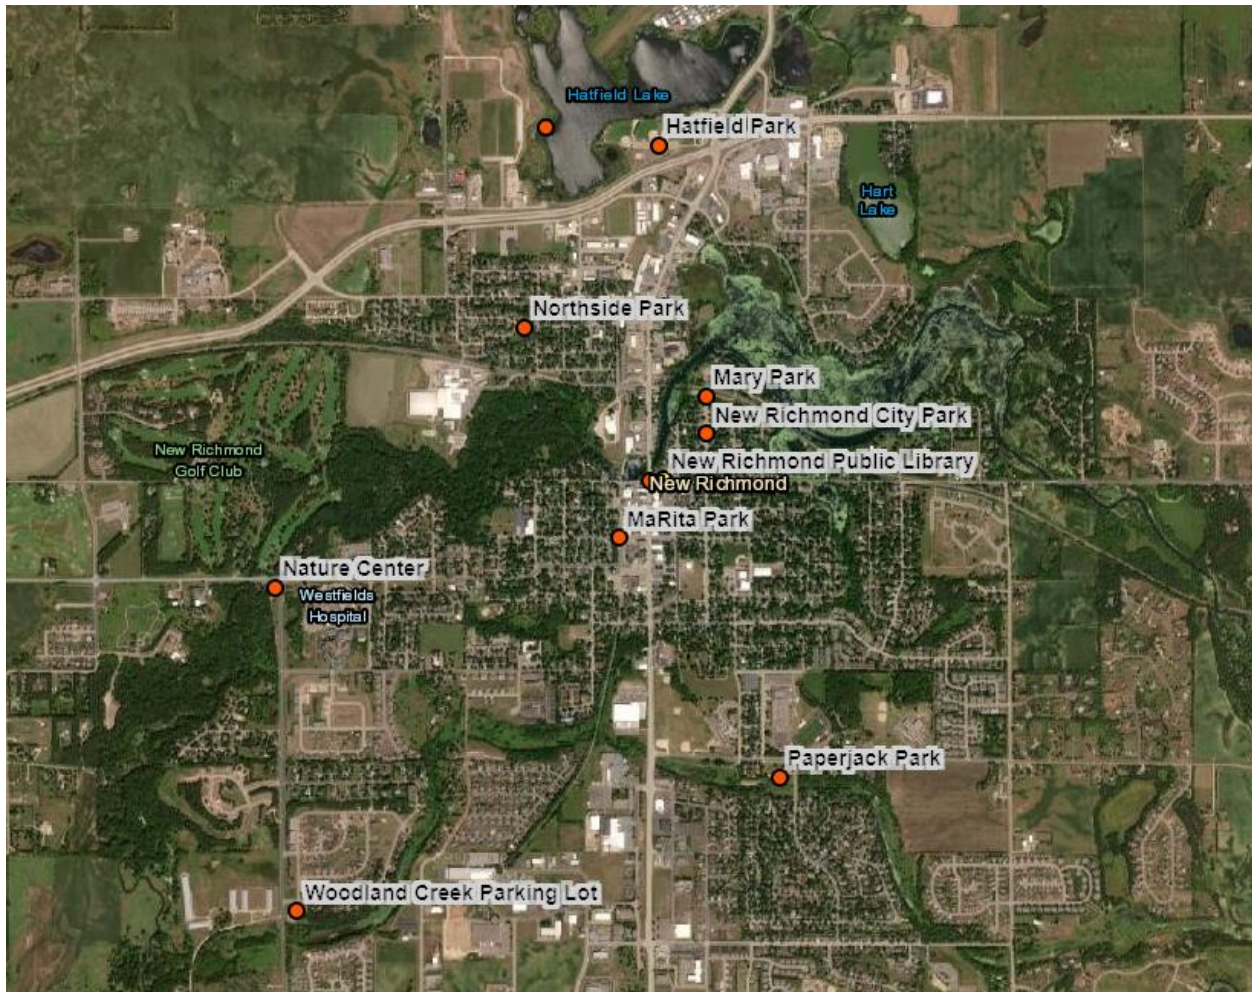

# Internet Resources for Wisconsin Residents during Public Health Emergency

## **New Richmond Local Hotspots**

*Updated: September 14, 2020*

For an interactive Public WiFi Location Map, click [HERE](#).