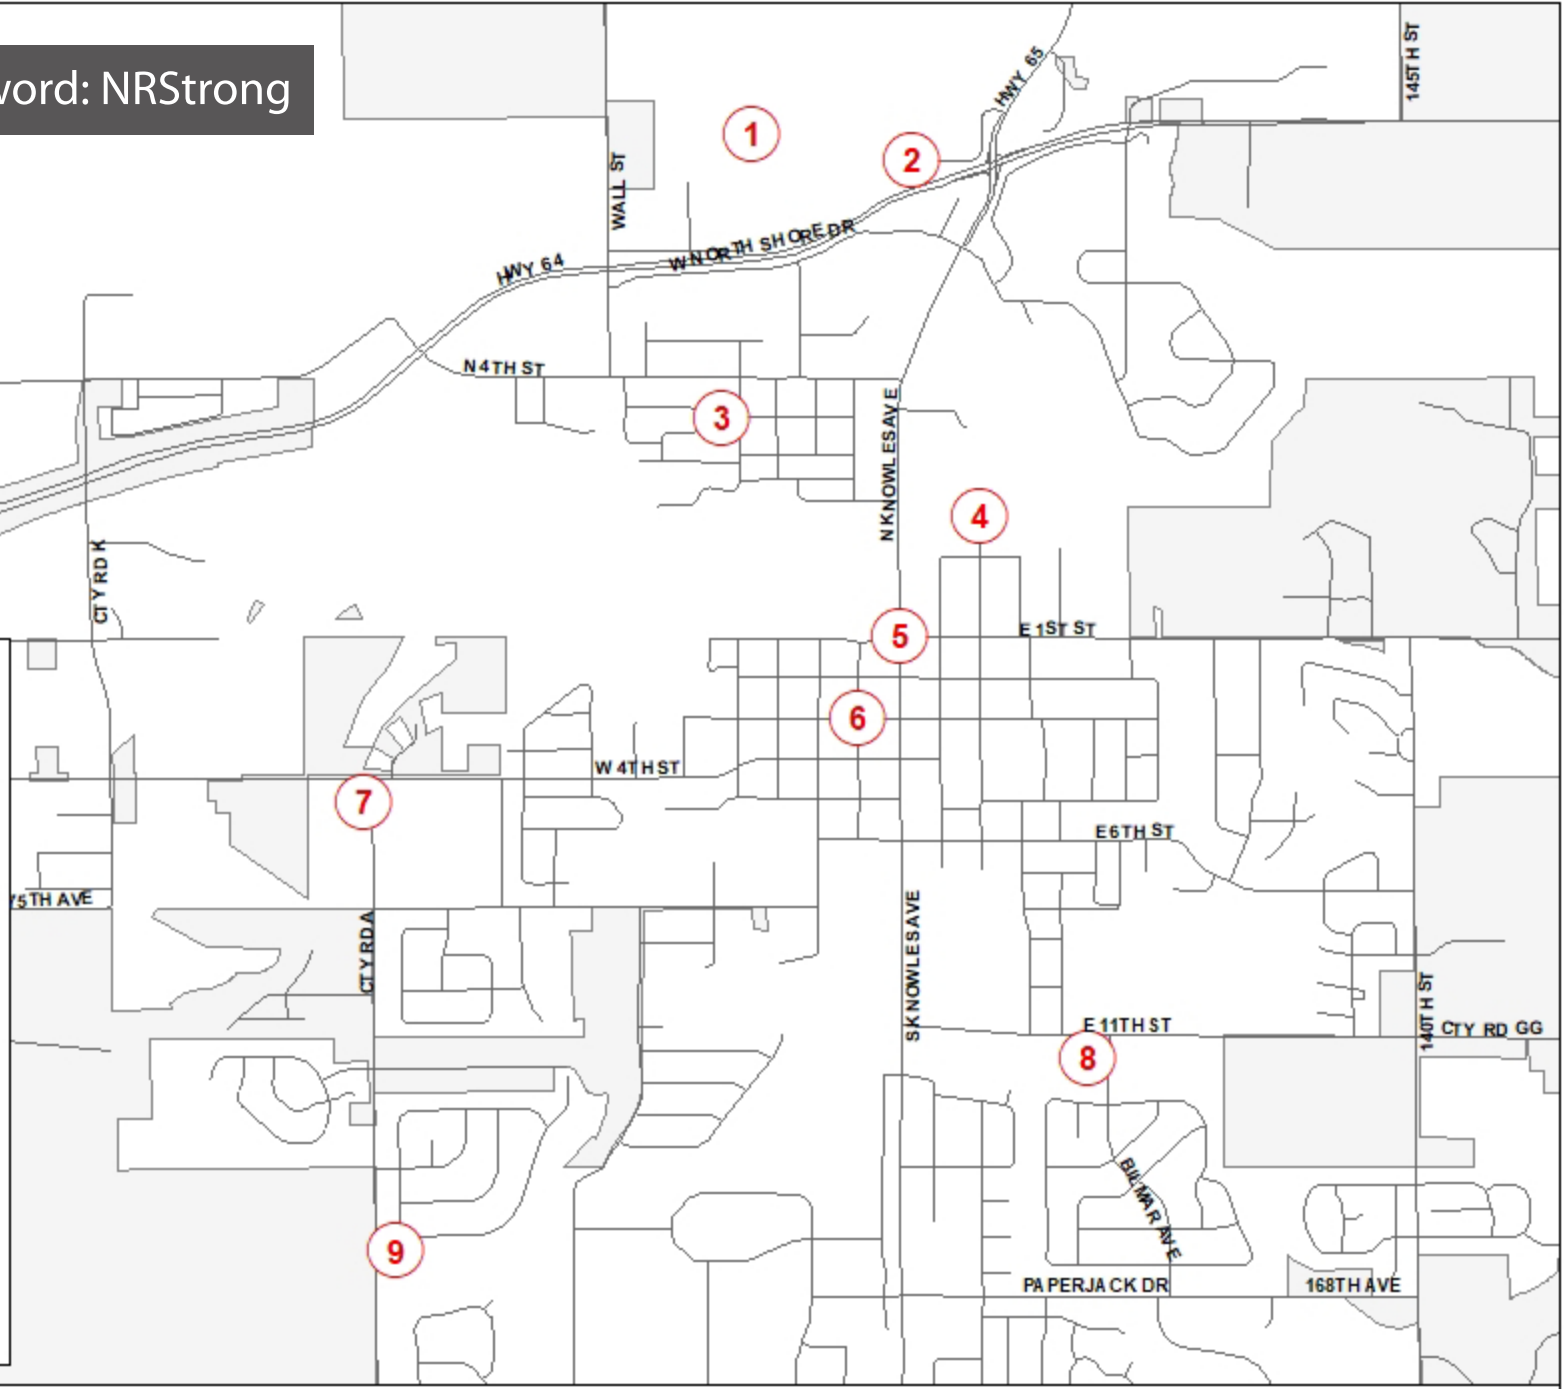

115TH ST

WALL ST

HWY 64

W NORTH SHORE DR

N4TH ST

145TH ST

CTY RD K

N KNOWLES AVE

HWY 85

15TH AVE

CTY RD A

W 4TH ST

E 1ST ST

6

7

8

9

SKNOWLES AVE

E 6TH ST

E 11TH ST

BLAIR AVE

PAPERJACK DR

168TH AVE

140TH ST

CTY RD GG

**Password: NRStrong**

**Mobile Stations**

-  1 - Freedom Park
-  2 - Hatfield Park
-  3 - Northside Park
-  4 - Mary Park
-  5 - Library/Glover Park
-  6 - MaRita Park
-  7 - Nature Center
-  8 - Paperjack Park
-  9 - Woodland Creek Parking Lot